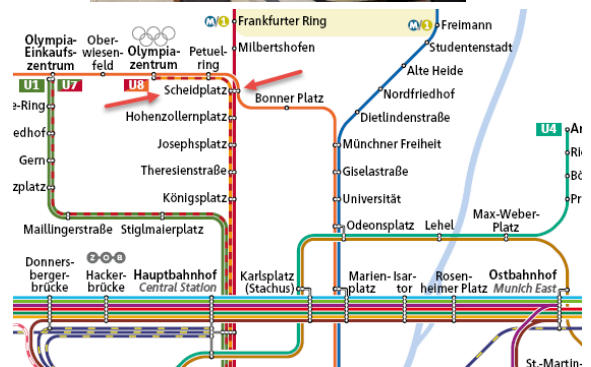

WAY DESCRIPTION TO THE MEETING LOCATION:

Max Plank Institute
Kraepelin Straße 2
Munich, Germany

From Airport to Meeting Location:

Take the suburban train S8 or S1 (S-Bahn),
direction 'Hauptbahnhof / Marienplatz'.

Exit at the stop 'Hauptbahnhof'.

From Hotel IBIS / the main railway station

"Hauptbahnhof" to Meeting Location:

Take the underground U8 or U2 direction 'Feldmoching'.

Exit at the stop 'Scheidplatz'.

Coming from Munich centre (Hauptbahnhof)
you leave the metro **in driving direction**
to the sign
"Belgradstr., Bummstr. Luitpoldpark"

and follow the moving stairs upwards
to the "IMBISS" - Shop

After the "IMBISS" you turn right, follow the way
to the end, turn left and leave the underground.

Outside the underground you turn right
and follow the street

turn smoothly left

until you see the entrance

inside the building go upstairs
we are in front at left side