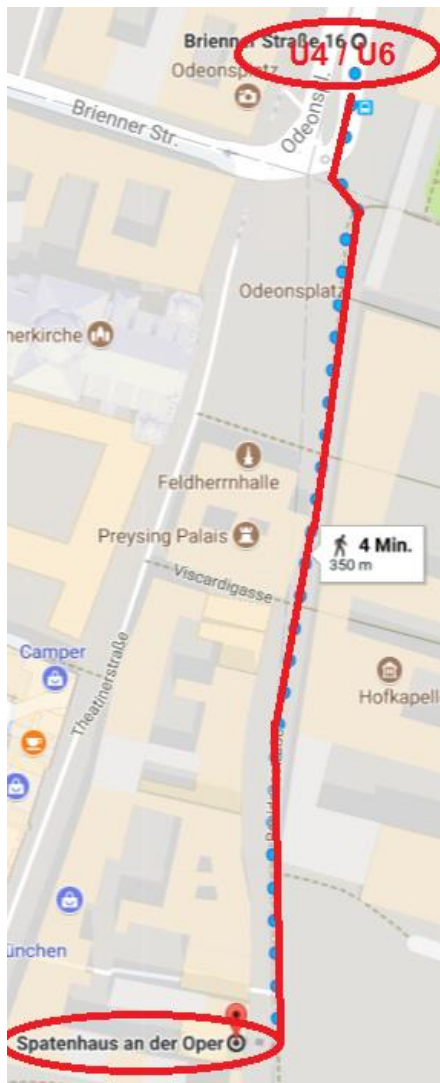

WAY TO THE RESTAURANT:

Spatenhaus an der Oper, Residenzstr. 12, 80333 Munich, Phone: 089-290 706 0

From Meeting Location:

go to **Underground station “Max-Weber-Platz”**

Take the **Underground U4 or U5 direction “Hauptbahnhof”**

Exit at the stop “Odeonsplatz” (only 2 stations)

From Hotel:

go to the **Main Railway Station “Hauptbahnhof”**

Take the **Underground U4 direction “Arbellapark”** or **U5 direction “Neuperlach Süd”**

Exit at the stop “Odeonsplatz” (only 2 stations)

From the underground stop „**Odeonsplatz**“ follow the signs direction “Residenzstraße”
← **than please follow the map.**

The **walking Distance** to the Restaurant is **350 m / 4 minutes.**