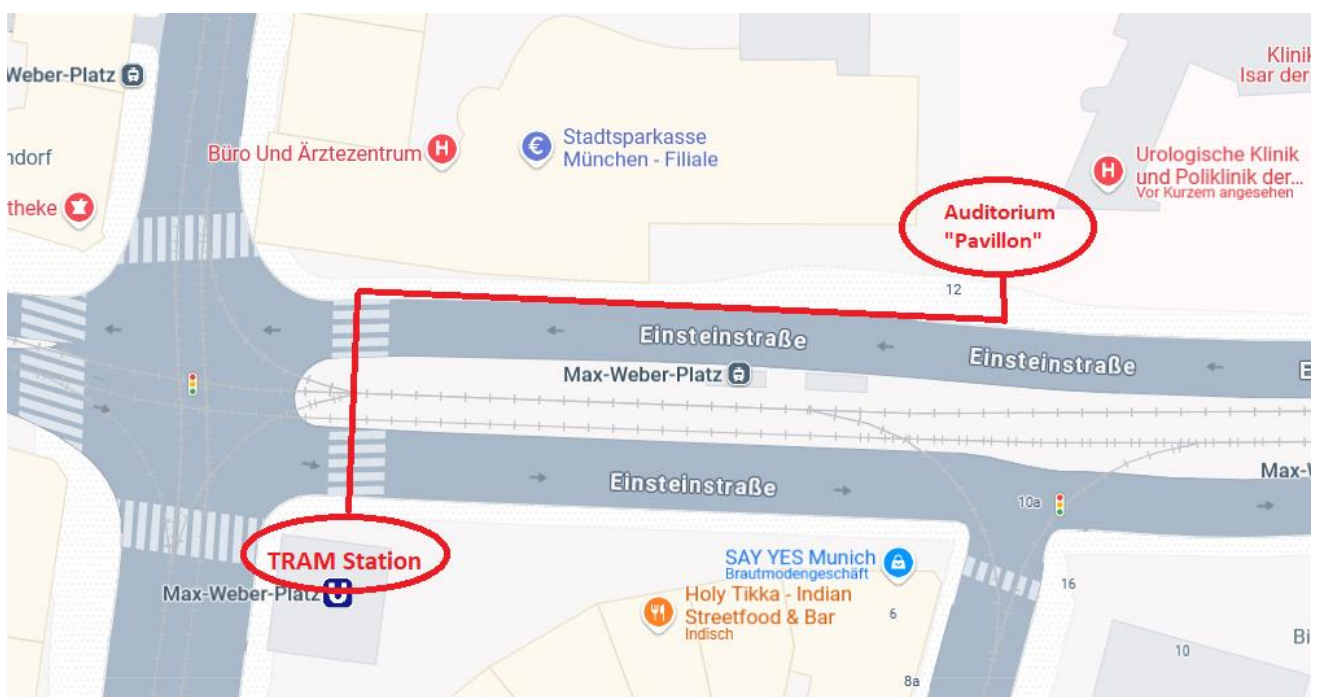

WAY FROM MEETING LOCATION “PAVILLON”

TO THE RESTAURANT “ZUM FRANZISKANER”

Address Restaurant:

Zum Franziskaner
Residenzstraße 9
80333 Munich, Germany

Go out from the “Pavillon” right hand to TRAM station “Max-Weber-Platz”
(walking distance 80 m) **and follow the map:**

Please take the **TRAM Line 19 or 21** in direction **“Pasing”**

4 stations:

- Willibaldplatz
- Maximilianeum
- Maxmonument
- Kammerspiele
- **Nationaltheater (EXIT)**

Please follow the map from the EXIT TRAM Station “Nationaltheater” to the restaurant
The walking distance is 160 m.