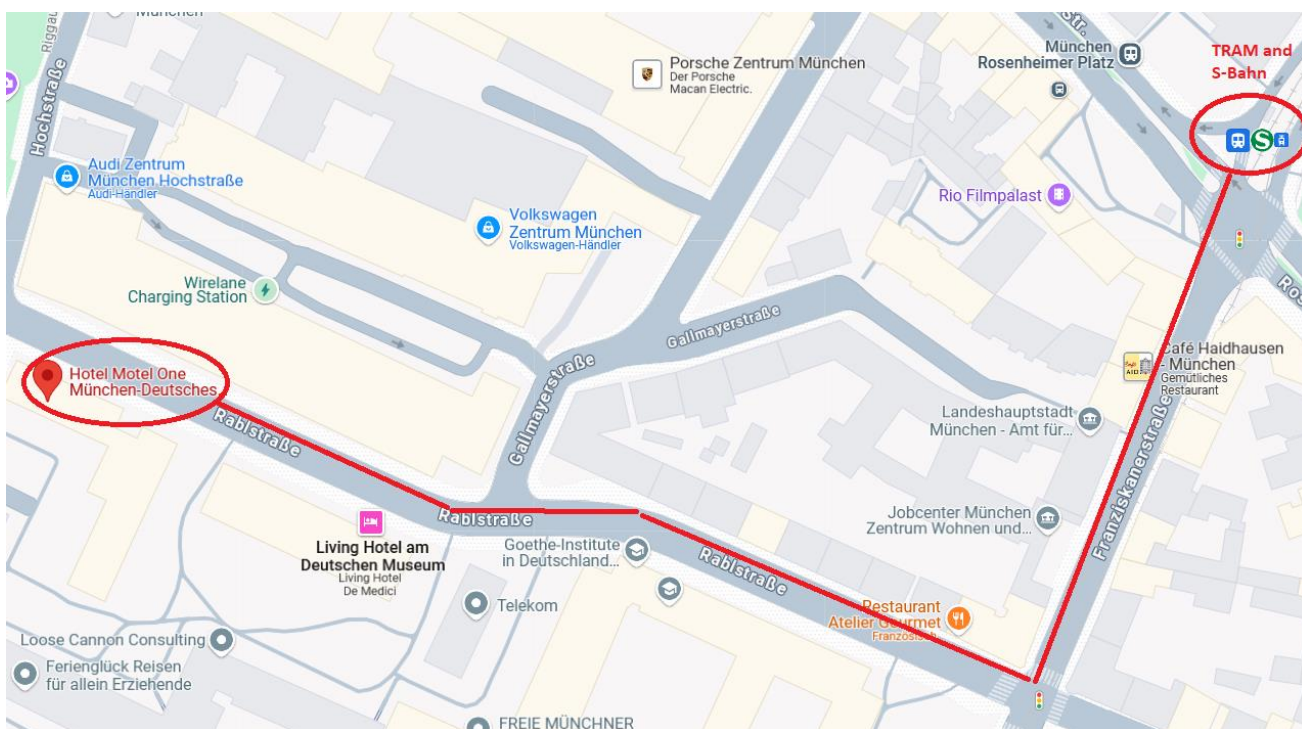

WAY FROM HOTEL “MOTEL ONE”

TO THE RESTAURANT “ZUM FRANZISKANER”

Address Restaurant:

Zum Franziskaner
Residenzstraße 9
80333 Munich, Germany

**Go out from the Hotel right hand and follow the map
to suburban train (S-Bahn) station “Rosenheimer Platz”**

from the Hotel the **walking distance** to S-Bahn station is **500 m / 8 min.**

Please take the **S-Bahn** in direction “**Hauptbahnhof / Marienplatz**”

You can use any S-Bahn Line, all suburban trains drive to **EXIT “Marienplatz”**

2 stations:

- Isartor
- **Marienplatz (EXIT)**

Please follow the map from the EXIT “Marienplatz” to the restaurant

The walking distance is 300 m.