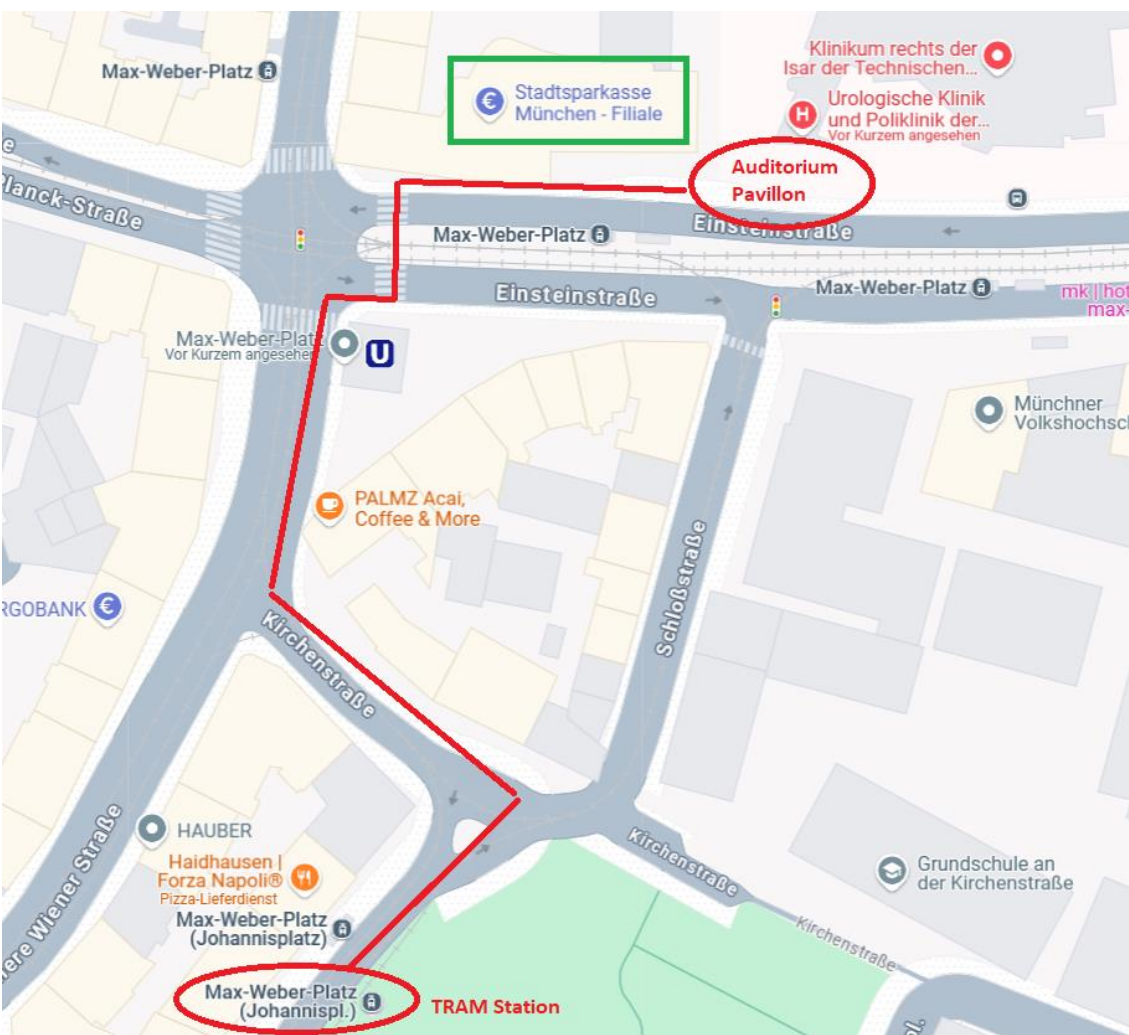

WAY FROM THE HOTEL MOTEL-ONE

TO MEETING LOCATION “PAVILLON”:

Adresse Meeting Location:

Auditorium “Pavillon”
Technical University of Munich
Klinikum Rechts der Isar
Ismaninger Street 22
Munich, Germany

**Go out from the Hotel right hand and follow the map
to TRAM station “Rosenheimer Platz”**

from the Hotel the **walking distance** to TRAM station is **500 m / 8 min.**

Please take the **TRAM Line 25** in direction “Max-Weber-Platz”

2 stations:

- Wörthstraße
- **Max-Weber-Platz / Johannisplatz (EXIT)**

Please follow the map from the TRAM Station “Max-Weber-Platz / Johannisplatz” to our meeting location “Pavillon”

The walking distance from TRAM station to “Pavillon” is 300 m / 5 min.

Approximately 100m at left side (after “**Stadtparkasse**”) you find the entrance to the auditorium “Pavillon”.