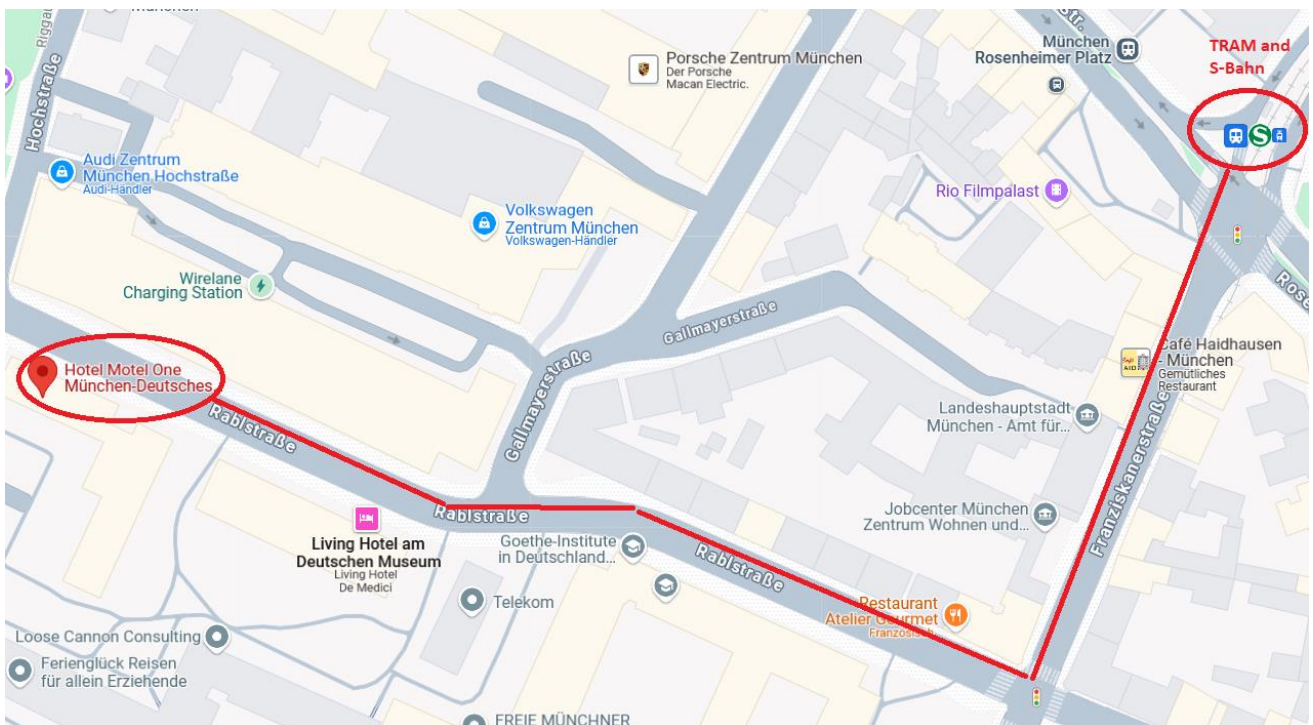

WAY FROM THE HOTEL MOTEL-ONE

TO MEETING LOCATION “PAVILLON”:

Adresse Meeting Location:

Auditorium “Pavillon”
Technical University of Munich
Klinikum Rechts der Isar
Ismaninger Street 22
Munich, Germany

**Go out from the Hotel right hand and follow the map
to TRAM station “Rosenheimer Platz”**

from the Hotel the **walking distance** to TRAM station is **500 m / 8 min.**

Please take the **TRAM Line 25** in direction “Max-Weber-Platz”

2 stations:

- Wörthstraße
- **Max-Weber-Platz / Johannisplatz (EXIT)**

Please follow the map from the TRAM Station “Max-Weber-Platz / Johannisplatz” to our meeting location “Pavillon”

The walking distance from TRAM station to “Pavillon” is 300 m / 5 min.

Approximately 100m at left side (after “**Stadtparkasse**”) you find the entrance to the auditorium “Pavillon”.