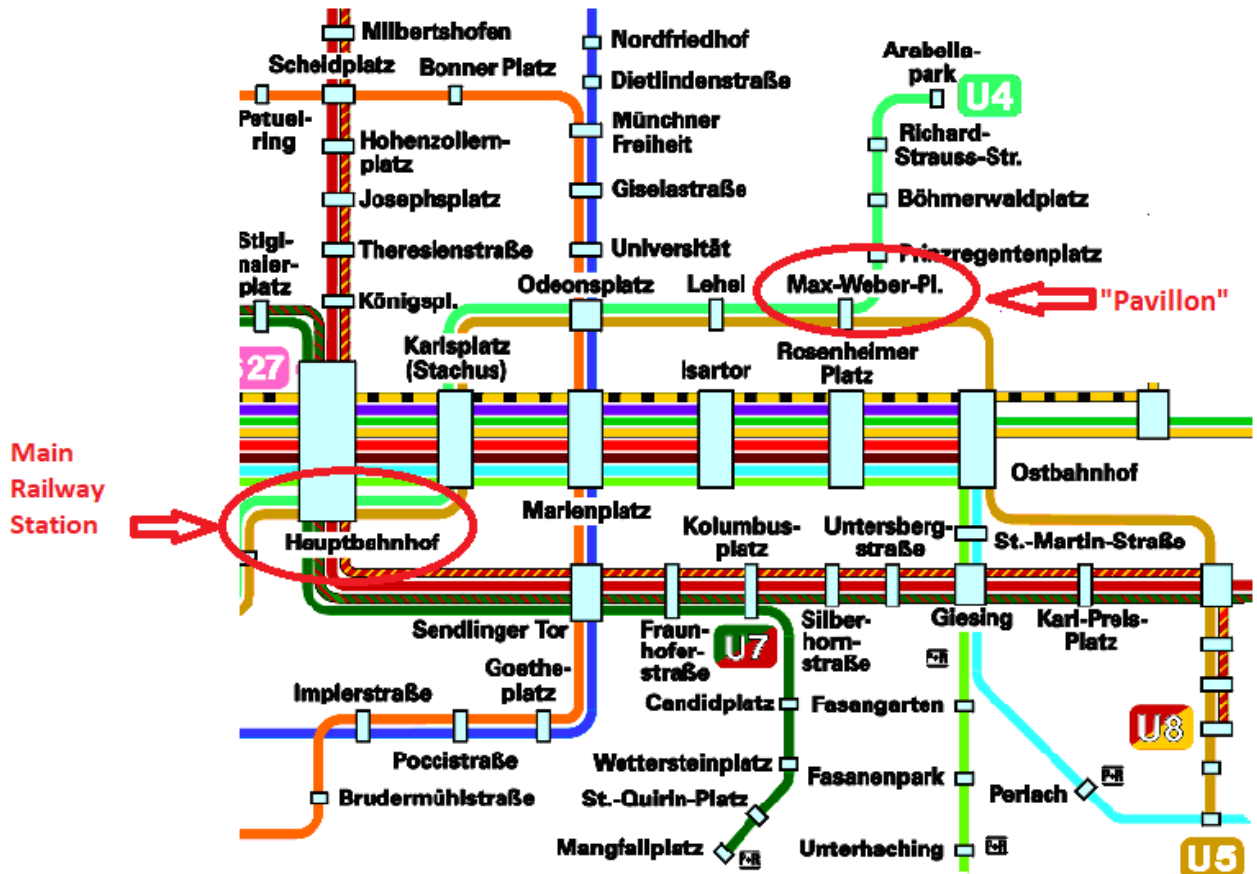

WAY DESCRIPTION TO THE MEETING LOCATION:

Auditorium "Pavillon"
 Technical University of Munich
 Klinikum Rechts der Isar
 Ismaninger Street 22
 Munich, Germany

From Airport to Meeting Location:

Take the suburban train 8 or 1 (S-Bahn), direction 'Hauptbahnhof / Marienplatz'. Exit at the stop 'Karlsplatz (Stachus)'. Then see below U4 or U5.'

From the main railway station "Hauptbahnhof", to Meeting Location:

Take the underground U4 direction 'Arabella-park' or U5 direction 'Neuperlach Süd'. Exit at the stop 'Max Weberplatz'.

Coming from Munich centre
(Karlsplatz/Stachus/Odeonsplatz)
you leave the metro **AGAINST** driving direction
and follow the moving stairs upwards

Turn right at the cash machine.

Please take the Exit directly after the shop
at the left side

Use the moving stairs upwards

Leaving the metro turn right
(against moving stair direction)
and follow the street (left hand "Sparkasse").

Approximately 100m at left side (after "Sparkasse") you find the entrance to the "auditoriums".