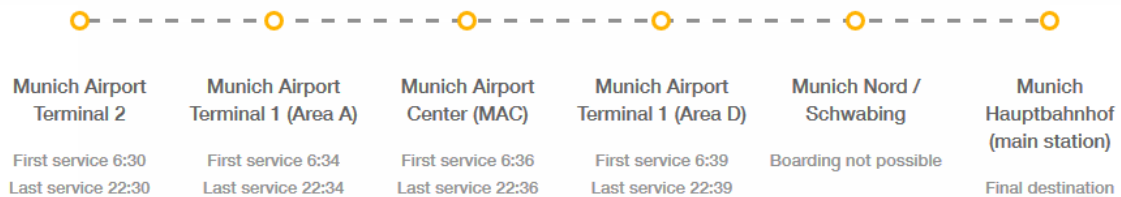

The bus for all flights.

The Lufthansa Express Bus is the nonstop connection from Munich Airport into the city centre and back again – and at 15 minute intervals. No matter which airline you fly with.

 Tickets from 10.50 €

Schedule

<https://www.airportbus-muenchen.de/en/>

From Munich Airport Every 15 minutes

Journey time to Munich Nord / Schwabing approx. 25 minutes

Journey time to Munich Hauptbahnhof (main station) approx. 45 minutes

From Munich Centre Every 15 minutes

Journey time from Munich Hauptbahnhof (main station) approx. 45 minutes

Journey time from Munich Nord / Schwabing approx. 25 minutes