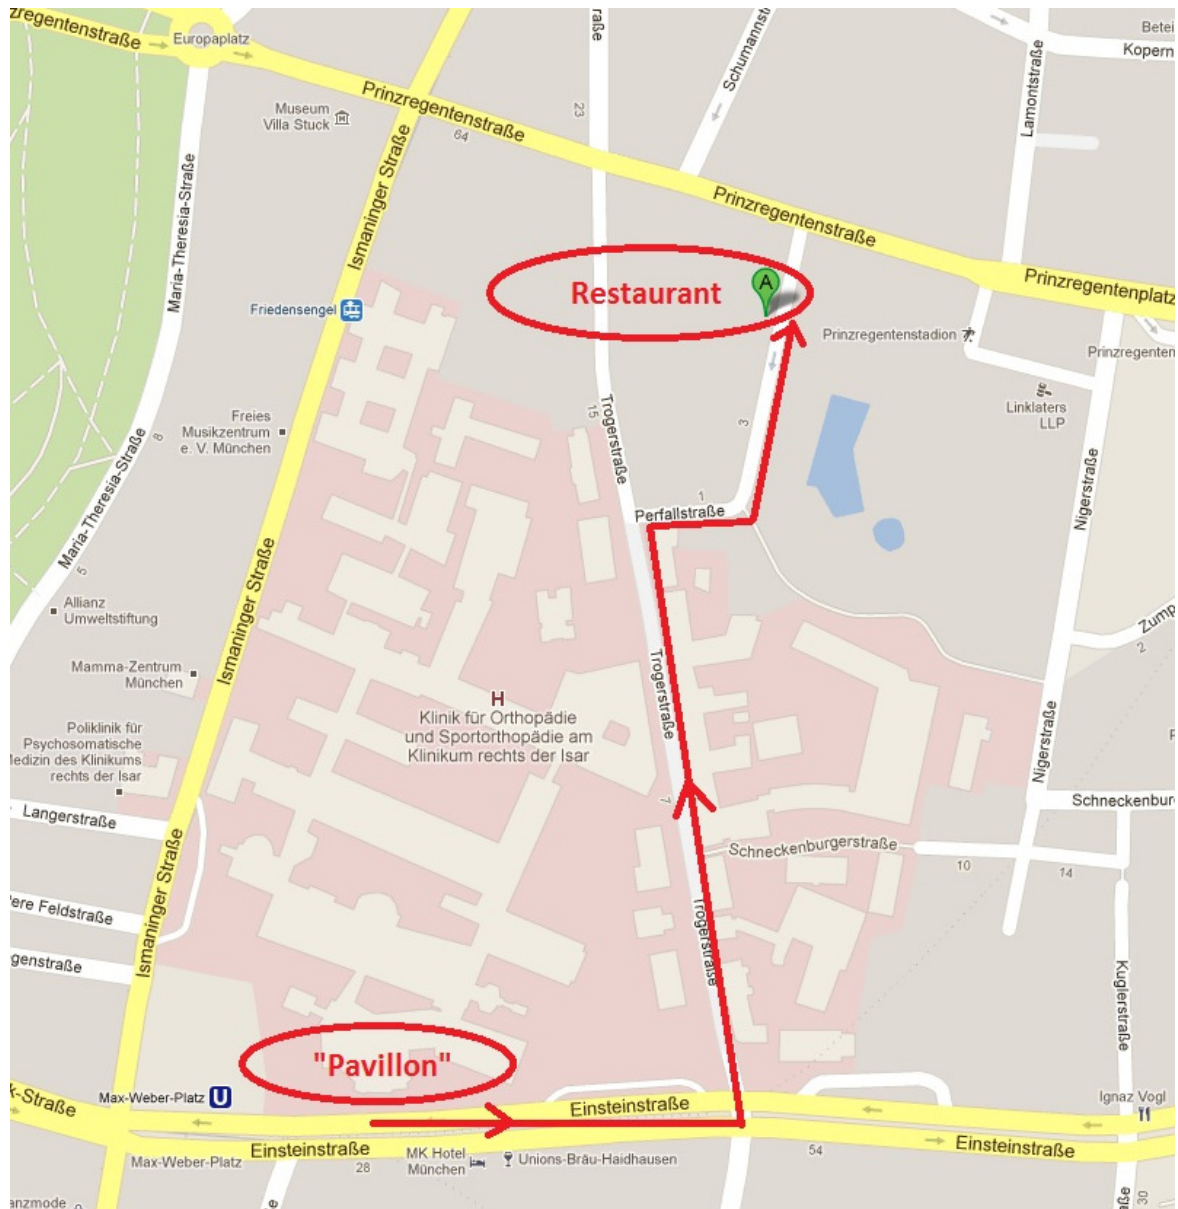

## SKIZZE TO THE RESTAURANT “LA CUCINA”:

walking distance ca. 10 minutes (ca. 700 m)

**La Cucina Trattoria**

**Neherstrasse 9, 81675 München**

**Tel.: 089 / 47 19 83**

### WITH CAR:

If you will drive with car to the restaurant, than you have to drive about the “Ismaninger Straße” (left of the “Pavillon”), than the “Prinzregentenstraße” and than right in the “Neherstraße”.